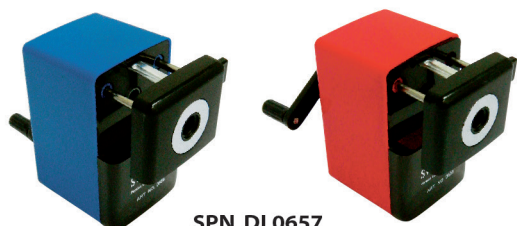

Item No.	Ctn Packing
SPN YM625	48pcs/30box

Pencil Sharpener

Item No.	Ctn Packing
SPN LH0018	12pcs/6box

Pencil Sharpener

Item No.	Ctn Packing
SPN LH0028	12pcs/6box

SPN DL0657

SPN DL0856

SPN DL0857