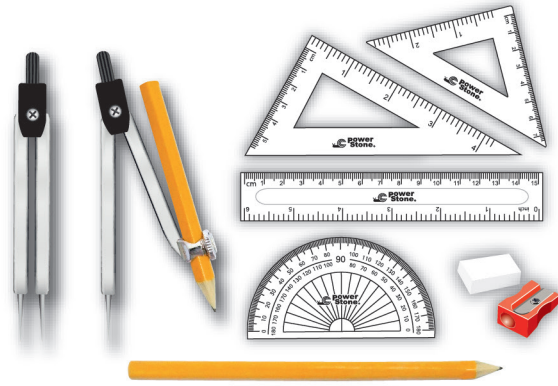

ABCDEFGHIJKLMNOPQRSTUVWXYZ
abcdefghijklmnopqrst
uvwxyz 1234567890