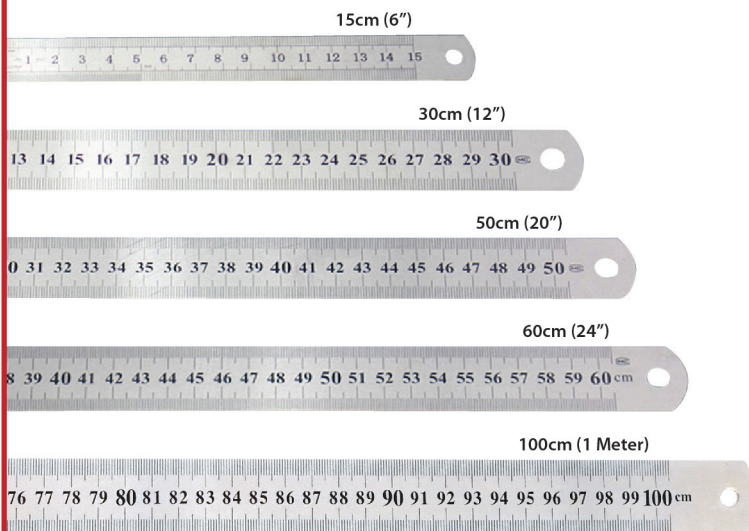

Ruler

RUL 15CM

RUL 20CM

RUL 30CM

Plastic Ruler

Item No.	Description	Ctn Packing
RUL 15CM	6"	36pcs/80box
RUL 20CM	8"	36pcs/80box
RUL 30CM	12"	36pcs/40box

Letter Combo Set

Item No.	Description	Ctn Packing
RUL LCS	ABC	12set/30pkt