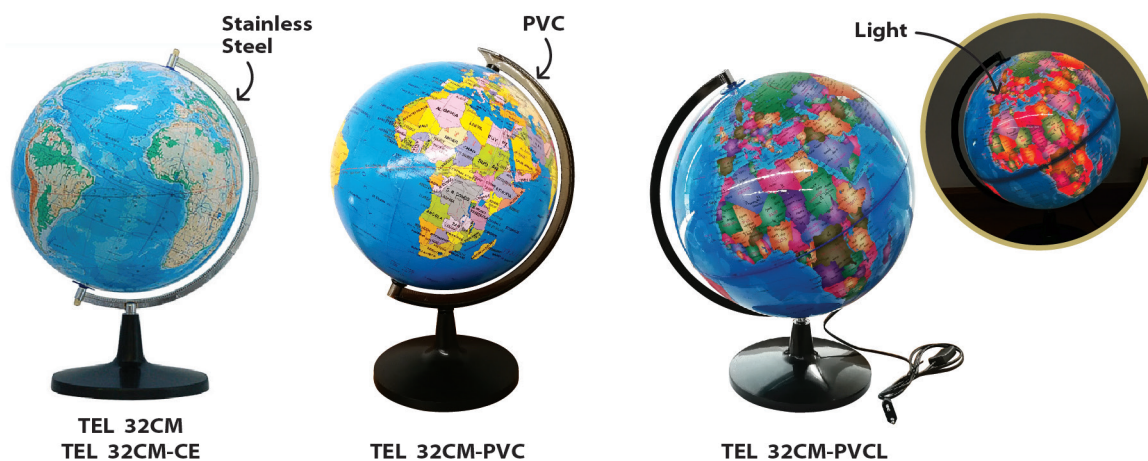

Bill Fork

Item No.	Ctn Packing
BLS DL0520	24pcs/12box

TRAY 528

TRAY 2011

Sponge Tray

Item No.	Ctn Packing
TRAY 528	24pcs/20box
TRAY 2011	100pcs/4box

Tellurion

Tellurion