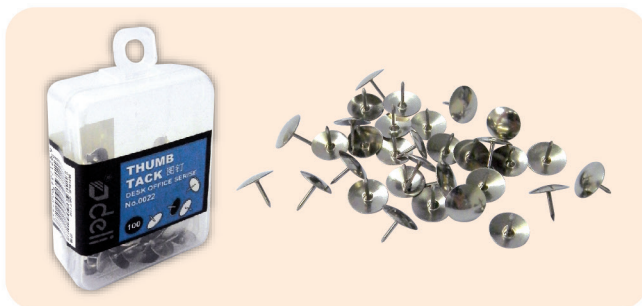

Penguin Thumb Tacks

Item No.	Description	Ctn Packing
PIN S206	Thumb Tacks	10box/50box

Thumb Tacks

Item No.	Description	Ctn Packing
PIN 0022	100's	10box/40box