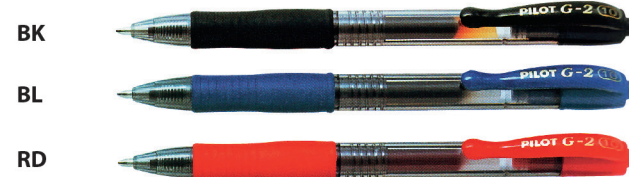

G-2

1.0 BL-G2-10 (Broad)

Pilot Ball Pen G2 Gel Ink 1.0mm

Item No.	Description	Ctn Packing
BP BLG210-BK	Black	12pcs/box
BP BLG210-BL	Blue	12pcs/box
BP BLG210-RD	Red	12pcs/box