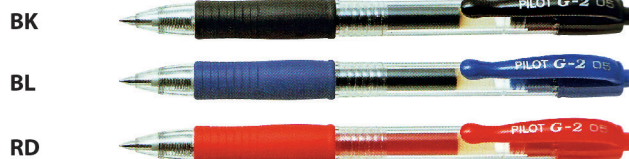

Roller Ball Pen

Refill : BLS-G2-5
Tip : Stainless steel
Width of stroke : 0.25mm
Weight : 10.6g

- Retractable gel roller ball pen with gel ink is a totally new dimension in writing.
- G-2 is engineered to the highest specification to provide the best writing performance.

Ink Colours : **BK** **BL** **RD**

Roller Ball Pen

Refill : BLS-G2-7
Tip : Stainless steel
Width of stroke : 0.32mm
Weight : 10.6g

- Retractable gel roller ball pen with gel ink is a totally new dimension in writing.
- G-2 is engineered to the highest specification to provide the best writing performance.

Ink Colours : **BK** **BL** **RD**

Roller Ball Pen

Refill : BLS-G2-10
Tip : Stainless steel
Width of stroke : 0.38mm
Weight : 10.6g

- Retractable gel roller ball pen with gel ink is a totally new dimension in writing.
- G-2 is engineered to the highest specification to provide the best writing performance.

Ink Colours : **BK** **BL** **RD**

Roller Ball Pen

Refill : BLS-G1-10
Tip : Stainless steel
Width of stroke : 0.38mm
Weight : 11.4g

- Gel ink roller ball pen with rubber grip and sophisticated large cap.

Ink Colours : **BK** **BL** **RD**

Roller Ball Pen

G-2

0.5 BL-G2-5 (Extra Fine)

Pilot Ball Pen G2 Gel Ink 0.5mm

Item No.	Description	Ctn Packing
BP BLG25-BK	Black	12pcs/box
BP BLG25-BL	Blue	12pcs/box
BP BLG25-RD	Red	12pcs/box