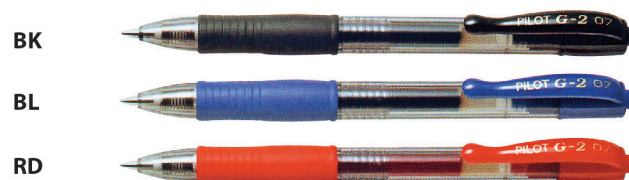

G-2

0.7 BL-G2-7 (Fine)

Pilot Ball Pen G2 Gel Ink 0.7mm

Item No.	Description	Ctn Packing
BP BLG27-BK	Black	12pcs/box
BP BLG27-BL	Blue	12pcs/box
BP BLG27-RD	Red	12pcs/box