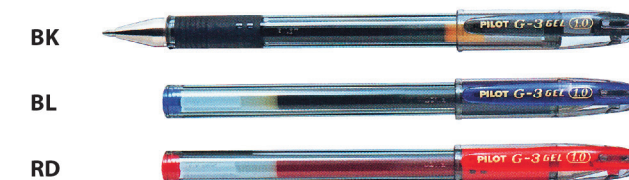

G-3

1.0 BL-G3-10 (Broad)

Pilot Ball Pen G3 Gel Ink 1.0mm

Item No.	Description	Ctn Packing
BP BLG310-BK	Black	12pcs/box
BP BLG310-BL	Blue	12pcs/box
BP BLG310-RD	Red	12pcs/box