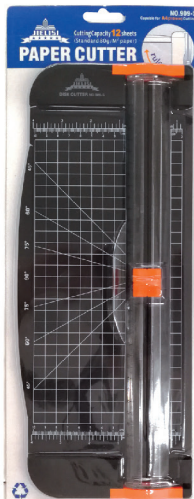

Paper Cutter

Item No.	Description	Ctn Packing
PTM 909-5	A4	12pcs/2box, 24pcs/box