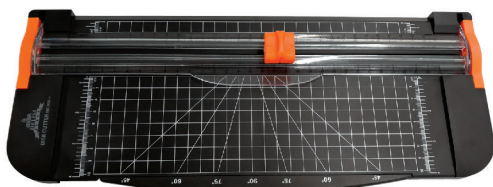

Paper Cutter

Item No.	Description	Ctn Packing
PTM 909-5	A4	12pcs/2box, 24pcs/box