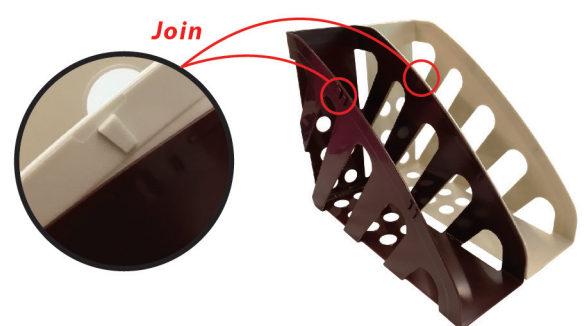

Magazine File

Item No.	Ctn Packing
FL HJ1801	40pcs/2box, 80pcs/ctn