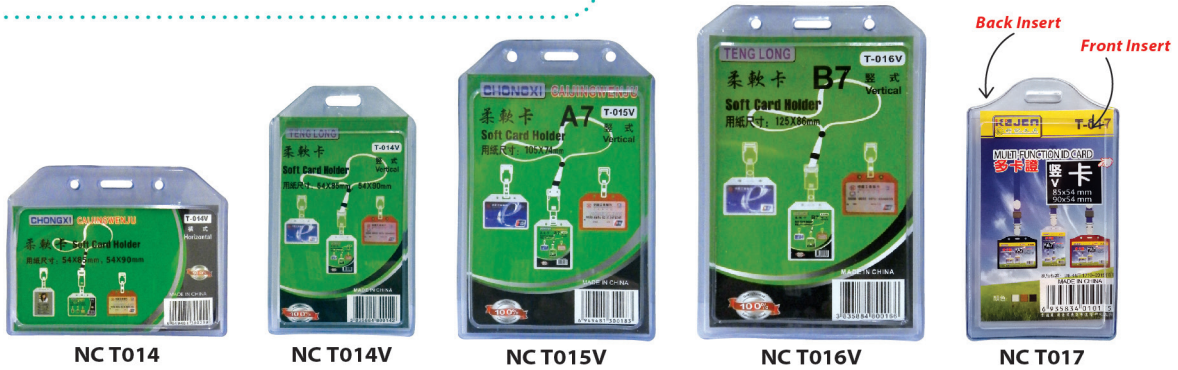

Soft Card Holder & Multi-Function ID Card

Item No.	Description	Ctn Packing
NC T014	Soft Card Holder (54 x 85mm/54 x 90mm)	10pcs/160pkt, 1600pcs/ctn
NC T014V	Soft Card Holder (54 x 85mm/54 x 90mm)	10pcs/160pkt, 1600pcs/ctn
NC T015V	Soft Card Holder (105 x 74mm)	10pcs/120pkt, 1200pcs/ctn
NC T016V	Soft Card Holder (125 x 86mm)	10pcs/80pkt, 800pcs/ctn
NC T017	Multi-Function ID Card (85 x 54mm/90 x 54mm)	10pcs/160pkt, 1600pcs/ctn