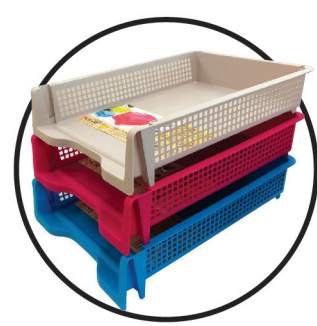

Multi-Layer File Disk

Item No.	Ctn Packing
DT HJ1933	15pcs/4pkt, 60pcs/ctn