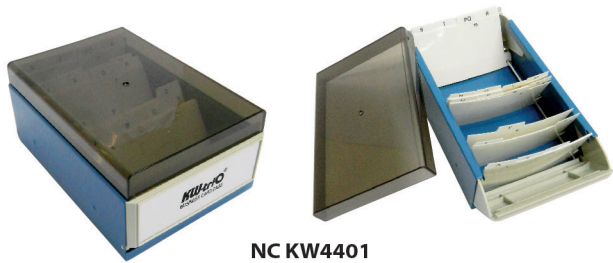

**DASH Card Holder Series**

Item No.	Ctn Packing
NC DH604	4cps/set, 80set/ctn

**DASH Name Card Holder**

Item No.	Description	Ctn Packing
NC DH120	120pcs, 40pgs, 3card bag/1pg	90pcs/box, 360pcs/ctn
NC DH240	240pcs, 80pgs, 3card bag/1pg	69pcs/box, 276pcs/ctn
NC DH300	300pcs, 100pgs, 3card bag/1pg	66pcs/box, 264pcs/ctn

NC KW4401

NC KW4601

NC KW4801

**Name Card Case**

Item No.	Description	Ctn Packing
NC KW4401	400pcs	24pcs/ctn
NC KW4601	600pcs	24pcs/ctn
NC KW4801	800pcs	24pcs/ctn

**Name Card Holder**

Item No.	Ctn Packing
NC 022	240pcs/ctn

### L-Shape Card Stand

Item No.	Description	Ctn Packing
STD DE5031L	5.3cm x 8.4cm	50pcs/24box, 1200pcs/ctn
STD DE5032L	8.9cm x 12.7cm	40pcs/12box, 480pcs/ctn
STD DE5033L	10.2cm x 15.2cm	60pcs/6box, 360pcs/ctn
STD DE5034L	12.7cm x 17.8cm	40pcs/6box, 240pcs/ctn
STD DE5035L	15cm x 20cm	40pcs/4box, 160pcs/ctn
STD DE5036L	21cm x 29.4cm	20pcs/4box, 80pcs/ctn