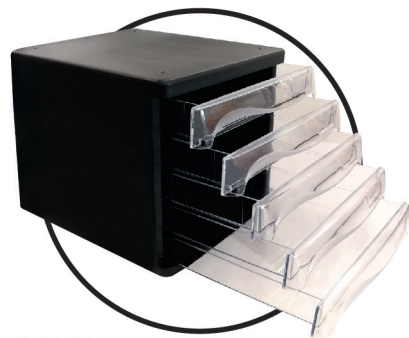

Letter Case

Item No.	Description	Ctn Packing
DT 8822	265 x 345 x 250mm	6pcs