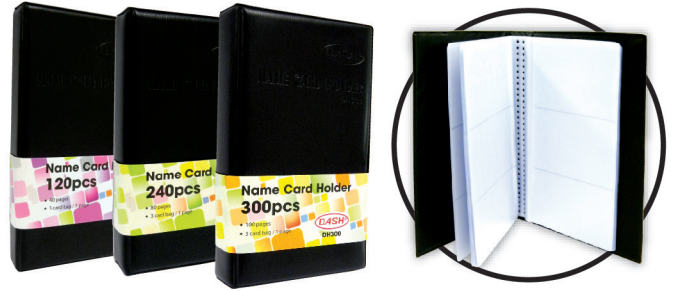

**DASH Card Holder Series**

Item No.	Ctn Packing
NC DH604	4cps/set, 80set/ctn

**DASH Name Card Holder**

Item No.	Description	Ctn Packing
NC DH120	120pcs, 40pgs, 3card bag/1pg	90pcs/box, 360pcs/ctn
NC DH240	240pcs, 80pgs, 3card bag/1pg	69pcs/box, 276pcs/ctn
NC DH300	300pcs, 100pgs, 3card bag/1pg	66pcs/box, 264pcs/ctn

NC KW4401

NC KW4601

NC KW4801

**Name Card Case**

Item No.	Description	Ctn Packing
NC KW4401	400pcs	24pcs/ctn
NC KW4601	600pcs	24pcs/ctn
NC KW4801	800pcs	24pcs/ctn

**Name Card Holder**

Item No.	Ctn Packing
NC 022	240pcs/ctn