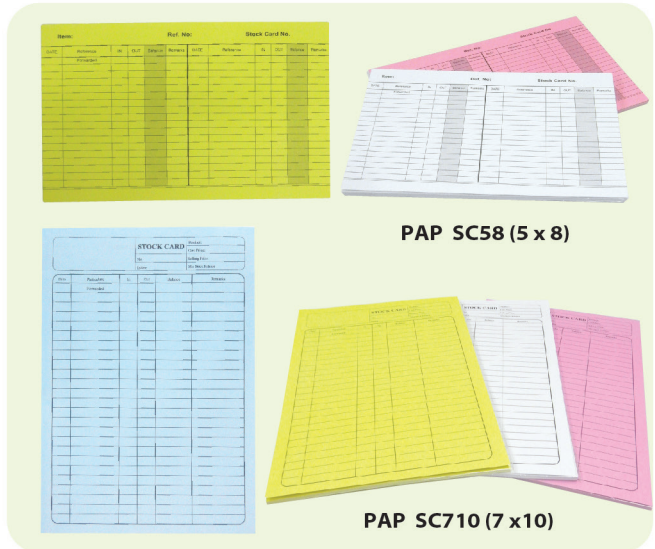

DASH Punch Card with Hole

| Item No. | Description | Ctn Packing |
|-------------|-------------|-------------|
| PAP DHPC-BE | Beige | 100's/60pkt |
| PAP DHPC-WH | White | 100's/60pkt |

Worker Card

| Item No. | Description | Ctn Packing |
|------------|---------------|-------------|
| PAP LC115 | 1-15 (100's) | 100's/pkt |
| PAP LC131 | 1-31 (100's) | 100's/pkt |
| PAP LC1631 | 16-31 (100's) | 100's/pkt |

Statement Pad & Brown File

| Item No. | Description | Ctn Packing |
|----------|----------------------------|-------------|
| BK ST50 | 210 x 297mm (50gsm 50's) | 10cp/16pkt |
| FL DA501 | 14" x 22.5" (150gsm 100's) | 100's/12pkt |

Stock Card

| Item No. | Description | Ctn Packing |
|-----------|-------------|-------------|
| PAP SC58 | 5" x 8" | 30's/pkt |
| PAP SC710 | 7" x 10" | 20's/pkt |

Official Receipt

| Item No. | Description | Ctn Packing |
|-----------|---------------------------|---------------|
| BK SBS009 | 88 x 192mm (25set x 2ply) | 20pcs/polybag |

Self Adhesive Label

| NO. | SIZE (mm) | PCS OF LABEL PER PKT |
|-------|-----------|----------------------|
| 013 | 13 | 2240 |
| 016 | 16 | 1400 |
| 019 | 19 | 1200 |
| 025 | 25 | 700 |
| 033 | 33 | 480 |
| 820 | 8 x 20 | 2520 |
| 913 | 9 x 13 | 3360 |
| 1319 | 13 x 19 | 1620 |
| 1338 | 13 x 38 | 900 |
| 1622 | 16 x 22 | 1120 |
| 1930 | 19 x 30 | 720 |
| 1938 | 19 x 38 | 600 |
| 1950 | 19 x 50 | 480 |
| 2474 | 24 x 74 | 200 |
| 2525 | 25 x 25 | 700 |
| 2538 | 25 x 38 | 500 |
| 2585 | 25 x 85 | 200 |
| 25100 | 25 x 100 | 160 |
| 2855 | 58 x 55 | 240 |
| 3264 | 32 x 64 | 240 |
| 4040 | 40 x 40 | 300 |
| 40100 | 40 x 100 | 100 |
| 5050 | 50 x 50 | 160 |
| 50100 | 50 x 100 | 80 |